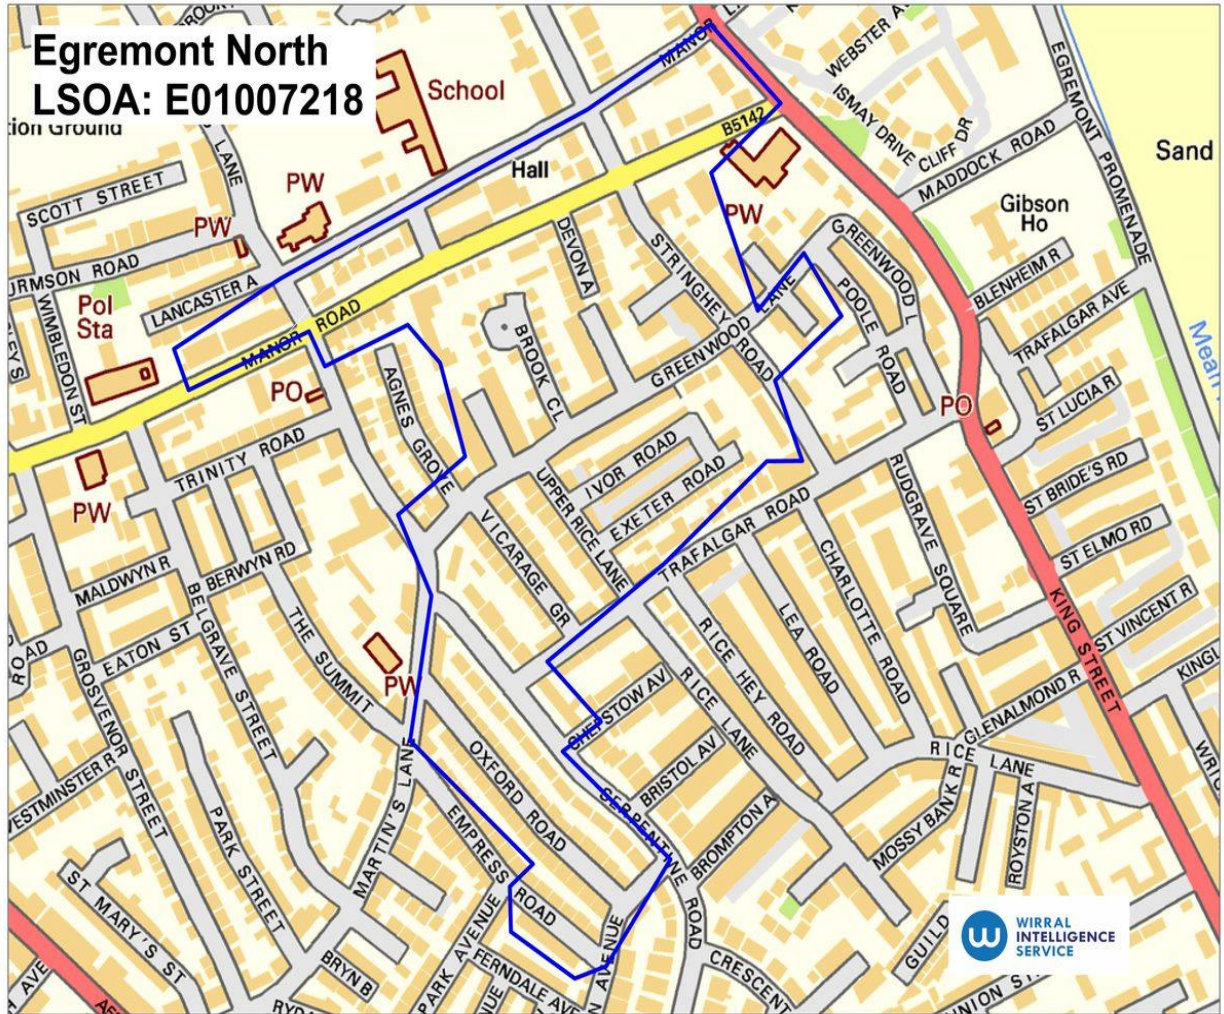

3. Egremont North (LSOA E01007218)

Property Numbers		Street	Postcode	Town
1-29	ODDS	BROOK CLOSE	CH44 1DU	WALLASEY
2-24	EVENS	BROOK CLOSE	CH44 1DU	WALLASEY
1-10	ALL	CHURCHILL GROVE	CH44 1EL	WALLASEY
1-18	ALL	DEVON AVENUE	CH45 7LY	WALLASEY
1-16	ALL	EDENHURST AVENUE	CH44 1EJ	WALLASEY
1-24	ALL	EMPRESS ROAD	CH44 OAL	WALLASEY
1-45	ODDS	EXETER ROAD	CH44 1DR	WALLASEY
2-48	EVENS	EXETER ROAD	CH44 1DS	WALLASEY
1-67B	ODDS	GREENWOOD LANE	CH44 1DD	WALLASEY
69-91	ODDS	GREENWOOD LANE	CH44 1DG	WALLASEY
2-56	EVENS	GREENWOOD LANE	CH44 1DN	WALLASEY
58-94A	EVENS	GREENWOOD LANE	CH44 1DW	WALLASEY
3-41	ODDS	IVOR ROAD	CH44 1DT	WALLASEY
2-36	EVENS	IVOR ROAD	CH44 1DT	WALLASEY
2-18	EVENS	MANOR LANE	CH45 7LZ	WALLASEY
151-161A	ODDS	MANOR ROAD	CH44 0EN	WALLASEY
1-12 MANOR MANSIONS		MANOR ROAD	CH44 0EW	WALLASEY
73-99	ODDS	MANOR ROAD	CH44 1BX	WALLASEY
105-137	ODDS	MANOR ROAD	CH45 7LU	WALLASEY
102-128A	EVENS	MANOR ROAD	CH45 7LX	WALLASEY
70-90	EVENS	MARTINS LANE	CH44 1BW	WALLASEY
1-57	ODDS	OXFORD ROAD	CH44 0AR	WALLASEY
2-72	EVENS	OXFORD ROAD	CH44 0AR	WALLASEY
1-7	ODDS	PENKETT ROAD	CH45 7QE	WALLASEY
8	EVENS	PENKETT ROAD	CH45 7QE	WALLASEY
7 (APARTMENTS 1-9)		POOLEY CLOSE	CH44 0FB	WALLASEY
55-59	ODDS	SEABANK ROAD	CH45 7PA	WALLASEY
45-67A	ODDS	SERPENTINE ROAD	CH44 0AU	WALLASEY
72-96A	EVENS	SERPENTINE ROAD	CH44 0AZ	WALLASEY
1-61	ODDS	STRINGHEY ROAD	CH44 1EE	WALLASEY
12-50	EVENS	STRINGHEY ROAD	CH44 1EF	WALLASEY
78-90	EVENS	TRAFALGAR ROAD	CH44 0EH	WALLASEY
1-35	ODDS	UPPER RICE LANE	CH44 1DP	WALLASEY
14-30	EVENS	UPPER RICE LANE	CH44 1DP	WALLASEY
1-33	ODDS	VICARAGE GROVE	CH44 1DJ	WALLASEY
2-36	EVENS	VICARAGE GROVE	CH44 1DJ	WALLASEY
1-21	ODDS	WALMSLEY STREET	CH44 1DY	WALLASEY
10-22	EVENS	WALMSLEY STREET	CH44 1DY	WALLASEY
1-23	ODDS	WESLEY AVENUE	CH44 1DL	WALLASEY
2-24	EVENS	WESLEY AVENUE	CH44 1DL	WALLASEY
34 (A-J)		WITHENS LANE	CH45 7NQ	WALLASEY