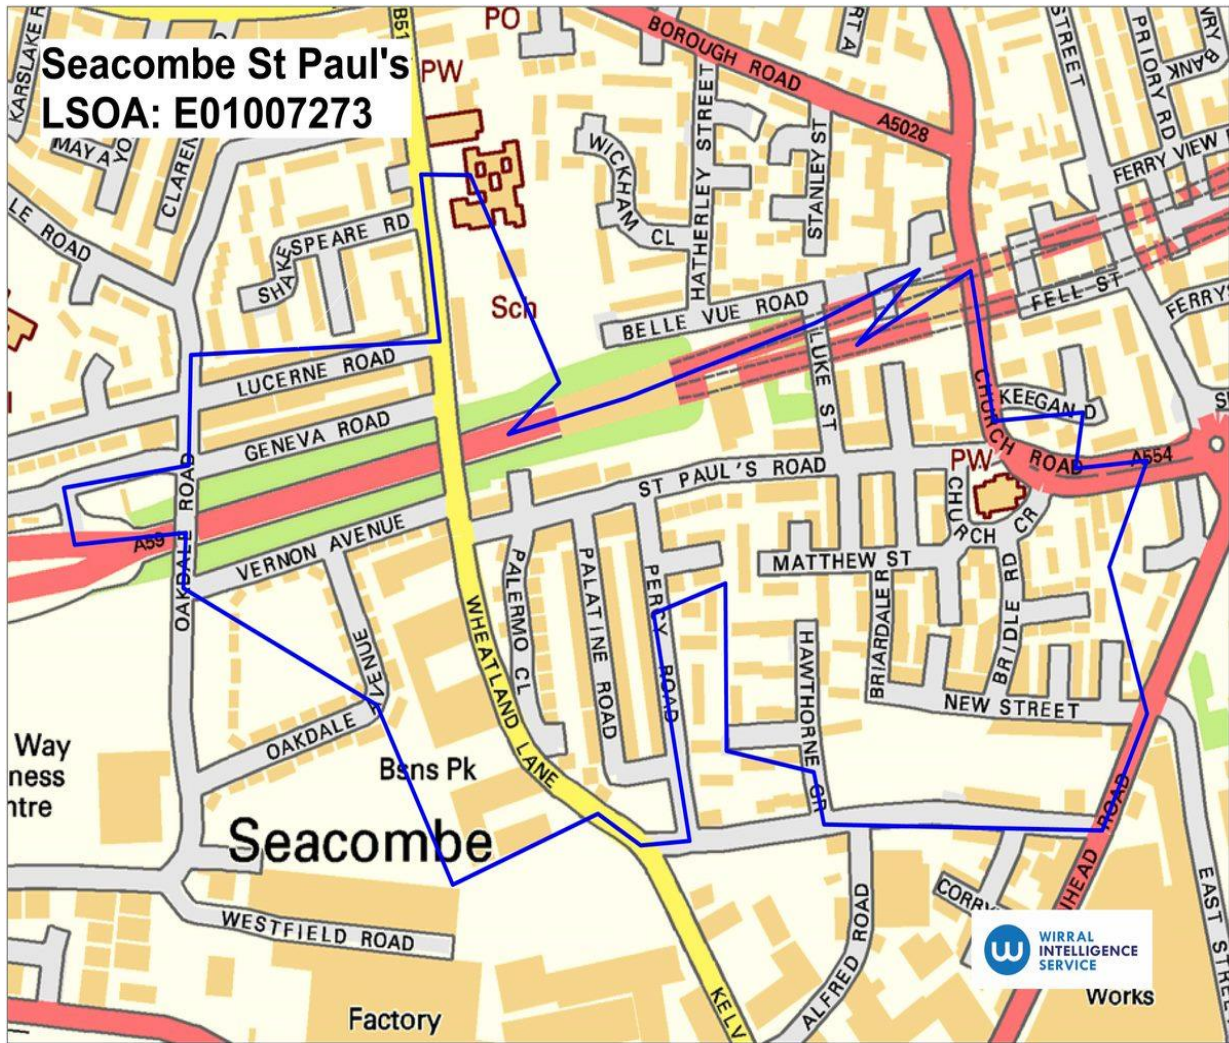

4. Seacombe St Paul's (LSOA E01007273)

Property Numbers		Street	Postcode	Town
1-14	ALL	ACACIA GROVE	CH44 7BH	WALLASEY
1-13	ODDS	BELLE VUE ROAD	CH44 6JX	WALLASEY
1-23	ALL	BERWICK WAY	CH44 7DR	WALLASEY
58A-64	EVENS	BIRKENHEAD RD	CH44 7BY	WALLASEY
1-23	ALL	BRIARDALE RD	CH44 7AU	WALLASEY
1-21	ALL	BRIDLE AVENUE	CH44 7BJ	WALLASEY
1-5, 31-45	ODDS	BRIDLE RD	CH44 7BG	WALLASEY
1-21 CHURCHLANDS	2	BRIDLE RD	CH44 7JS	WALLASEY
12-24	EVENS	BRIDLE RD	CH44 7BQ	WALLASEY
1-7	ALL	CHURCH CRESCENT	CH44 7AX	WALLASEY
20-40	EVENS	CHURCH RD	CH44 6JF	WALLASEY
			CH44 7BA	
65-107	ODDS	CHURCH RD	CH44 7AY	WALLASEY
2-64	EVENS	GENEVA RD	CH44 7EY	WALLASEY
2-22	EVENS	HAWTHORNE GROVE	CH44 7DP	WALLASEY
1-77	ODDS	HAWTHORNE GROVE	CH44 7DP	WALLASEY
1-20	ALL	JAMES STREET	CH44 7AT	WALLASEY
1-14	ALL	LEVER AVENUE	CH44 7BE	WALLASEY