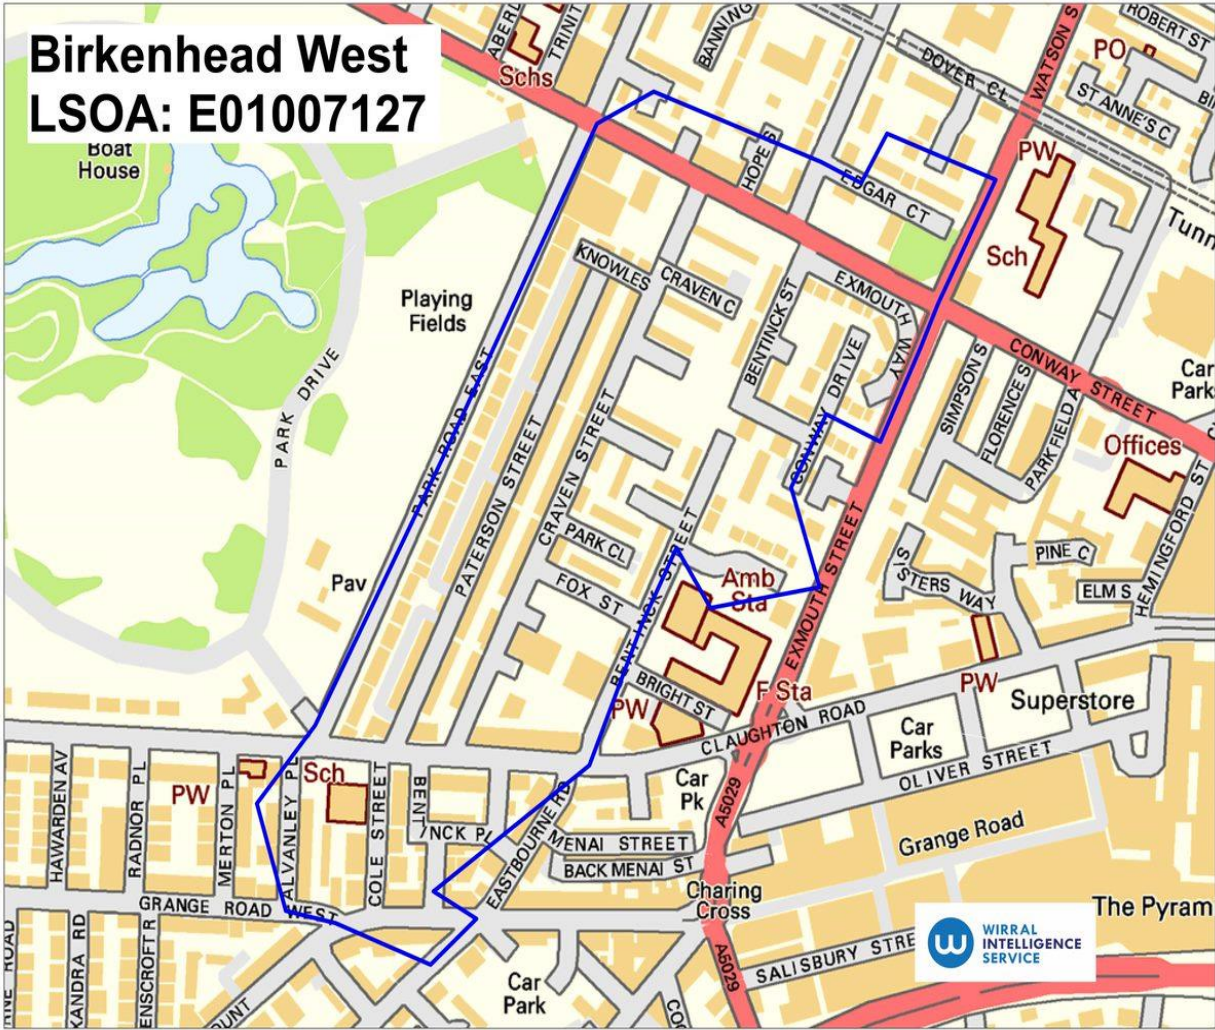

2. Birkenhead West (LSOA E01007127)

Property Numbers		Street	Postcode	Town
1-27	ODDS	ALVANLEY PLACE	CH43 4XA	PRENTON
4-14	EVENS	ALVANLEY PLACE	CH43 4XA	PRENTON
1-11	ODDS	BENTINCK CLOSE	CH41 4LX	BIRKENHEAD
2-8	EVENS	BENTINCK CLOSE	CH41 4LX	BIRKENHEAD
1-25	ODDS	BENTINCK PLACE	CH41 4DR	BIRKENHEAD
2-24	EVENS	BENTINCK PLACE	CH41 4DR	BIRKENHEAD
1-55	ODDS	BENTINCK STREET	CH41 4PG	BIRKENHEAD
2-134	EVENS	BENTINCK STREET	CH41 4DY	BIRKENHEAD
15-19 MCGILL COURT	ODDS	CATHCART STREET	CH41 3HY	BIRKENHEAD
14-18 MCGILL COURT	EVENS	CATHCART STREET	CH41 3HY	BIRKENHEAD
295-323	ODDS	CLAUGHTON ROAD	CH41 4DU	BIRKENHEAD
228-282	EVENS	CLAUGHTON ROAD	CH41 4DX	BIRKENHEAD
1-5	ODDS	CLAUGHTON PLACE	CH41 4DS	BIRKENHEAD
2-12	EVENS	CLAUGHTON PLACE	CH41 4DS	BIRKENHEAD
1-31	ODDS	CONWAY DRIVE	CH41 4PJ	BIRKENHEAD
2-18	EVENS	CONWAY DRIVE	CH41 4PJ	BIRKENHEAD
183-199	ODDS	CONWAY STREET	CH41 4AG	BIRKENHEAD
1-45 CONWAY POINT	ALL	CONWAY STREET	CH41 4AQ	BIRKENHEAD
260-300	EVENS	CONWAY STREET	CH41 4AH	BIRKENHEAD
1-11 MCGILL COURT	ODDS	CONWAY STREET	CH41 4FU	BIRKENHEAD
2-12 MCGILL COURT	EVENS	CONWAY STREET	CH41 4FU	BIRKENHEAD
1-17	ODDS	COLE STREET	CH43 4US	PRENTON
2-10	EVENS	COLE STREET	CH43 4US	PRENTON
75-125	ODDS	CRAVEN STREET	CH41 4BW	BIRKENHEAD
12-154	EVENS	CRAVEN STREET	CH41 4BR/4BS	BIRKENHEAD
1-11	ODDS	CRAVEN CLOSE	CH41 4NB	BIRKENHEAD
2-18	EVENS	CRAVEN CLOSE	CH41 4NB	BIRKENHEAD
1-16	ALL	EDGAR COURT	CH41 3RG	BIRKENHEAD
2-46	EVENS	EXMOUTH WAY	CH41 4LR	BIRKENHEAD
1-19	ODDS	EXMOUTH GARDENS	CH41 4LW	BIRKENHEAD
1-29	ODDS	FOX STREET	CH41 4DD	BIRKENHEAD
1-19	ODDS	GLADSTONE CLOSE	CH41 4LZ	BIRKENHEAD
41-69	ODDS	GRANGE ROAD WEST	CH41 4BZ	BIRKENHEAD
70-88	EVENS	GRANGE ROAD WEST	CH41 4XF	BIRKENHEAD
1-10	ALL	GRANGE PLACE	CH41 4DP	BIRKENHEAD
1-11A	ODDS	HILTON CLOSE	CH41 4NA	BIRKENHEAD
2-6	EVENS	KEIGHTLEY STREET	CH41 3LL	BIRKENHEAD
1-6	ALL	KNOWLES STREET	CH41 4BL	BIRKENHEAD
1-103	ODDS	PARK ROAD EAST	CH41 4BD/4BB	BIRKENHEAD
1-11A	ODDS	PARK CLOSE	CH41 4LY	BIRKENHEAD